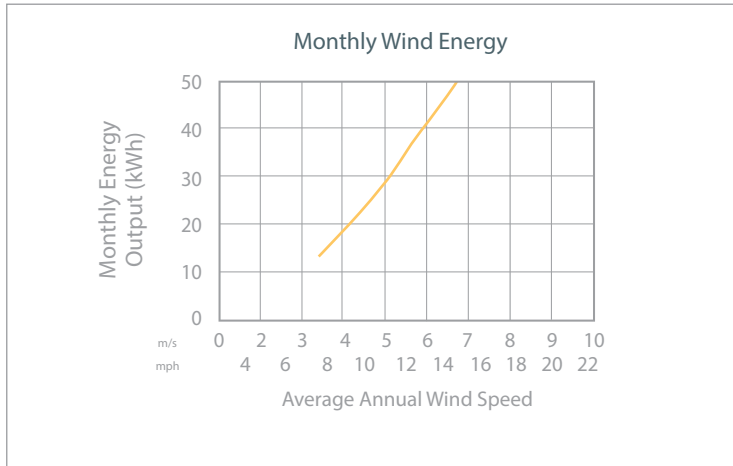

AIR 40

aiR^{TM} 40

FIVE-YEAR LIMITED WARRANTY

Technical Specifications

Energy	Approx. 40 kWh/mo at 5.8 m/s (13 mph)¹
Swept Area	1.07 m² (11.5 ft²)
Rotor Diameter	1.17 m (46 in)
Weight	5.9 kg (13 lb)
Shipping Dimensions	686 x 318 x 229 mm (27 x 12.5 x 9 in) 7.7 kg (17 lb)
Startup Wind Speed	3.1 m/s (7 mph)
Voltage	12, 24 and 48 VDC
Turbine Controller	Mircoprocessor-based smart controller
Body	Permanent mold cast aluminum
Blades	(3) Injection-molded composite
Alternator	Permanent magnet brushless
Overspeed Protection	Electronic torque control
Survival Wind Speed	49.2 m/s (110 mph)
Mount²	1.5 in schedule 40 pipe 48 mm (1.9 in) outer diameter
Wind Speed Operating Range	3.1-22 m/s (7-49 mph)
Optimum Wind Speed Range	4.5-22 m/s (10-49 mph)

Primus Wind Power, Inc.
938 Quail Street
Lakewood, CO 80215
Tel: (303) 242-5820