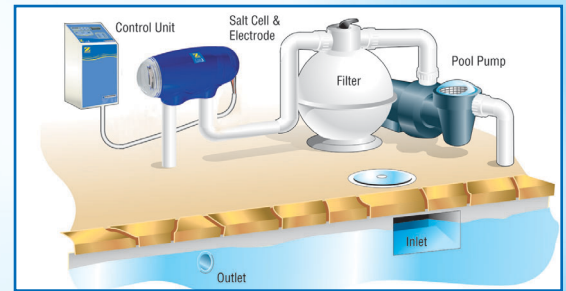

SELF CLEANING OPERATION

Zodiac LM3 is the next generation of self cleaning salt water chlorinator technology, featuring electrode technology that further reduces calcium (or scale) build-up. A process that otherwise would require you to perform regular maintenance, cleaning your cell.

The Zodiac LM3 will reduce time spent on regular maintenance, leaving you to relax and enjoy your swimming pool.