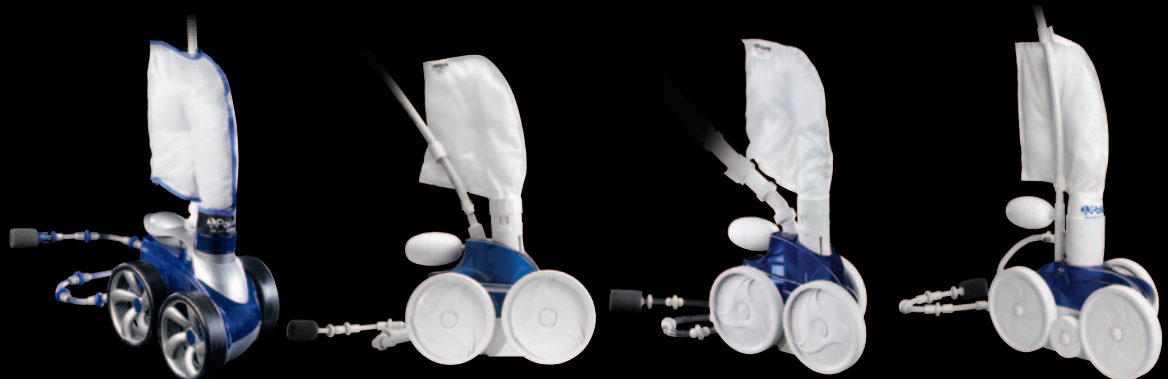

3900 Sport	380	360	280
Venturi Jets	3 Jets	3 Jets	3 Jets	2 Jets
Vacuum Inlet	2 1/2"	2 1/4"	2 1/4"	2 1/4"
Drive Mechanism	All-Wheel PosiDrive with Stainless Steel Chain	All-Wheel Belt Drive	All-Wheel Belt Drive	Shaft Drive
Tires	WideTrax®	Classic	Classic	Classic
Requires Booster Pump	Yes	Yes	No	Yes
Auto Back-Up	Yes	Yes	Yes	Yes
Debris Bag	Dual Chamber SuperBag	Single Chamber	Single Chamber	Single Chamber
Pool Type	Inground	Inground	Inground	Inground
Pool Surfaces	All Pool Surfaces	All Pool Surfaces	All Pool Surfaces	All Pool Surfaces
TailSweep PRO™ Compatibility	Included	Yes	Yes	Yes