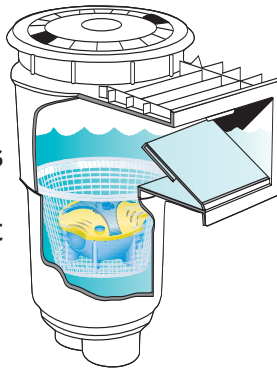

INSTANT FROG® was made especially for existing in ground pools because there is no installation and it fits easily into most in ground skimmer baskets. Simply set the easy reminder dial to six months from date of purchase and let INSTANT FROG® handle the bulk of your water treatment needs. Then replace with a fresh one every six months.

If your pool is less than perfect, open your eyes and see what you've been missing.

That's right. Open your eyes under water and spend the day in the pool

without worrying

about dry, itchy skin, red, burning eyes or faded swimsuits. And take back the fun of your pool by reducing the work and increasing the pool's life. You can do all of this and more; not tomorrow, not next year, but right now—with INSTANT FROG®.