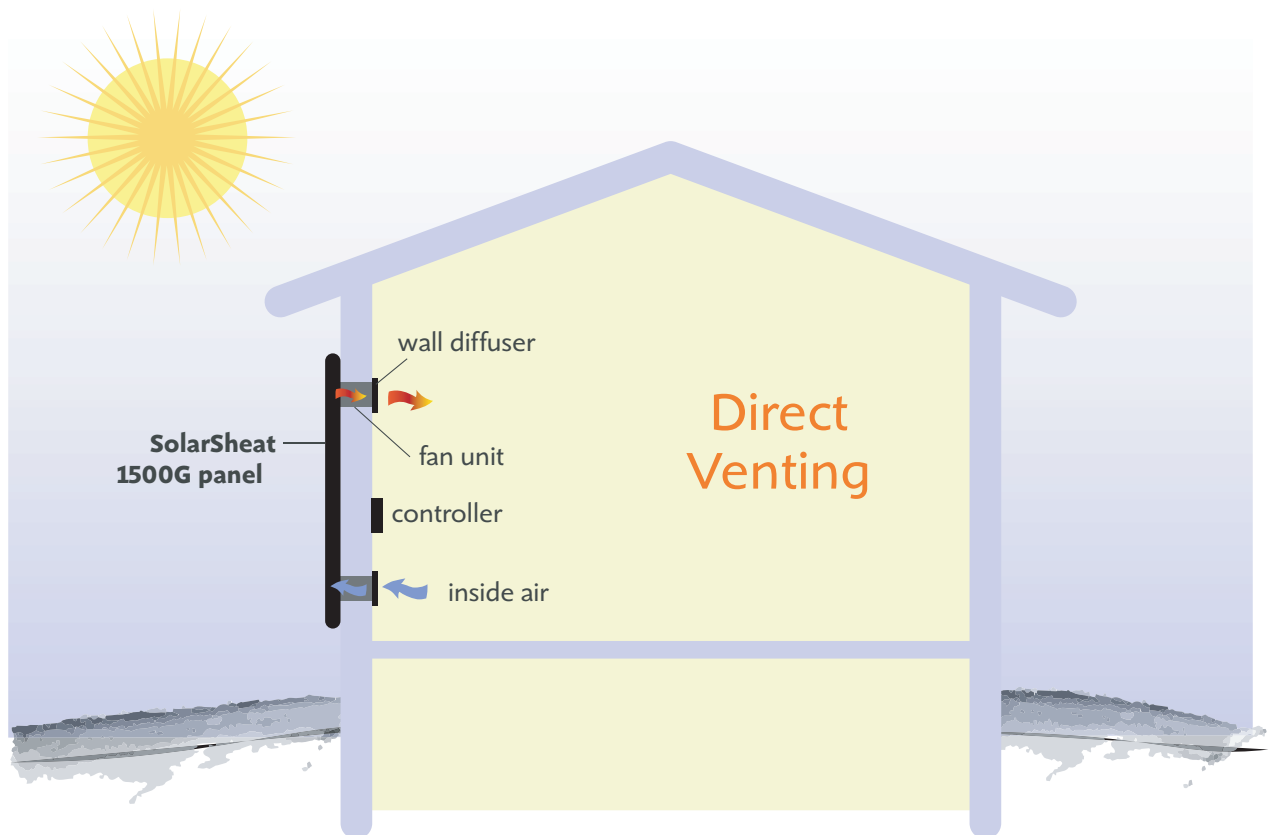

Direct Venting into a Room - SolarSheat 1500G

© 2005. Your Solar Home Inc. All rights reserved.

299 Applewood Crescent, Unit 4, Vaughan, Ontario L4K 4E7
tel: 905.669.2212 or 866.556.5504 www.yoursolarhome.com