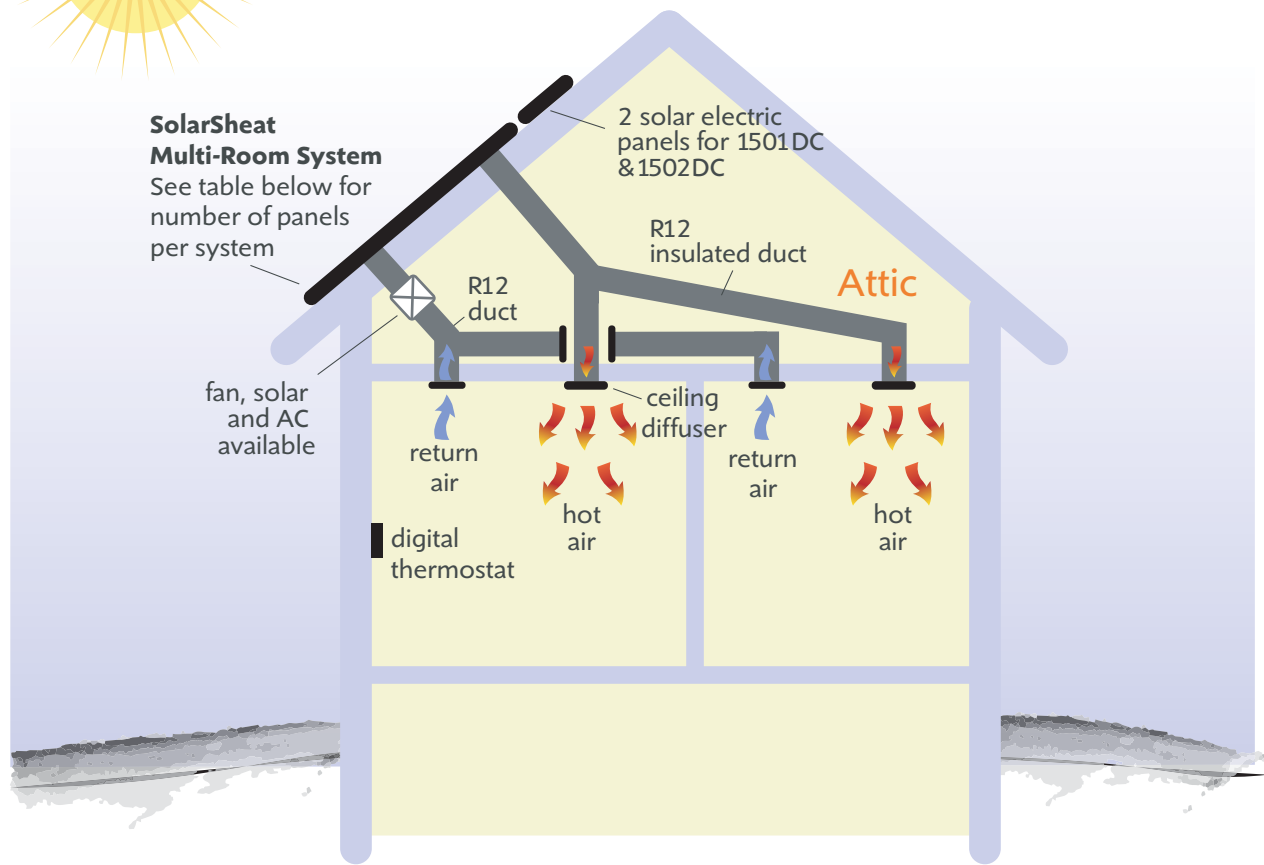

Multi-Room Heating System

Heat from one to eight individual rooms with SolarSheat Multi-Room Space Heating Systems. Each system includes 1-8 SolarSheat 1500GS panels, an appropriately sized fan, controls, duct kit, side hole gaskets, detailed instructions, etc. The table below summarizes each system. The 1501DC and 1502DC are powered with PV panels to keep the whole system electrically separate from the rest of the home! Tools are available to choose the correct duct type depending on the situation. SolarSheat Multi-Room Space Heating Systems are compatible with our Two Stage Zone Control System, to add further intelligence to the system. Collectors may be mounted on the roof or wall.

	1501AC	1501DC	1502AC	1502DC	1503AC	1504AC	1505AC	1506AC	1507AC	1508AC
Part No.	1049*	1067*	1024*	1027*	1028 [†]	1029 [†]	1071 [†]	1072 [†]	1073 [†]	1074 [†]
No. of rooms each up to 1000 sq.ft.	1	1	2	2	3	4	5	6	7	8
No. of 1500GS panels	1	1	2	2	3	4	5	6	7	8