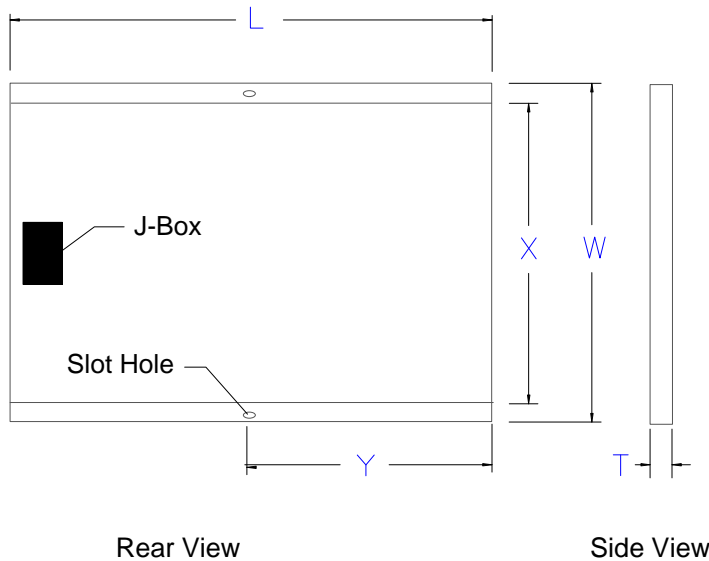

Electrical Specifications (Junction Box)

Standard J-Box

Field Installed

Installed by Ameresco

Use AWG #18-20 Ring Terminals
 AWG #18-2 (18-02TC-VN) UV Resistant Tray Cable.

Mechanical Specifications (Rear View Footprint)

	Dimensions in :	mm	inches
(L)		300	11.81
(W)		355	13.98
(T)		18	0.71
(X)		331	13.03
(Y)		150	5.91
Slot Hole		5x8	0.2x0.32

Photographs are intended for illustration and concept layout purposes only. Specification subject to change without notice.