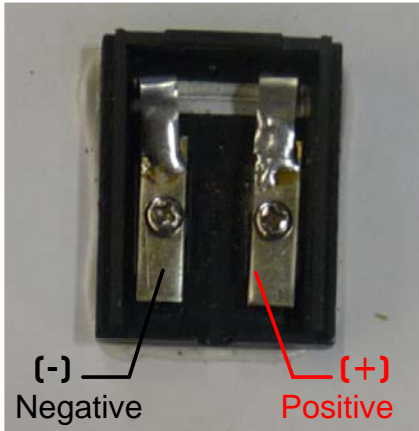

Electrical Specifications (Junction Box)

Standard J-Box

Field Installed

Installed by Ameresco

Use AWG #18-20 Ring Terminals
 AWG #18-2 (18-02TC-VN) UV Resistant Tray Cable.

Mechanical Specifications (Rear View Footprint)

	Dimensions in :	mm	inches
(L)		300	11.81
(W)		355	13.98
(T)		18	0.71
(X)		331	13.03
(Y)		150	5.91
Slot Hole		5x8	0.2x0.32

Photographs are intended for illustration and concept layout purposes only. Specification subject to change without notice.