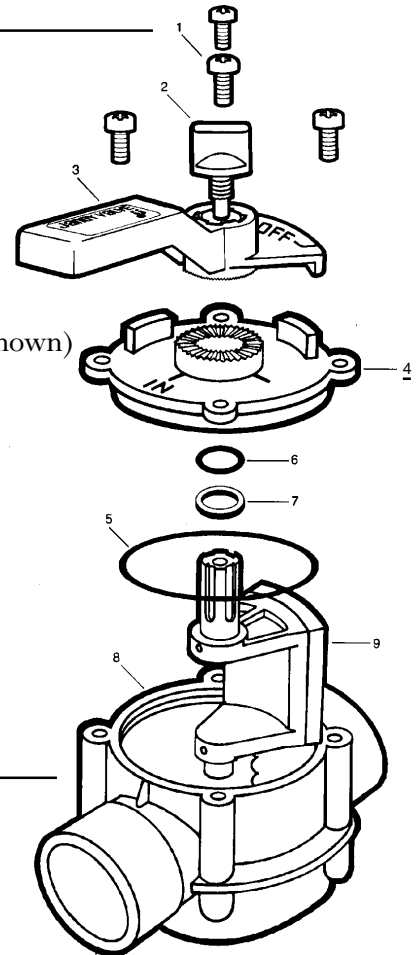

Jandy 3 Port Space Saver Valve Parts List

Dwg.#	Part#	Description
1	1298	Screw #14 x 3/4" Valve Housing
2	3042	Knob, ABS
3	3500	Space Saver Handle
4	3490	Cover, 3 Port
5	6749	O-ring, SSV -143
6	1307	O-ring, -116, Valve Shaft
7	3457	Diverter Seal Ring
	N/A	*Space Saver Valve Housing, 3 Port (not shown)
9	3483	Diverter Assembly Complete w/Knob, Positive Seal
or	3484	Diverter Assembly Complete w/Knob, Non-positive Seal

*NOTE: ORDER COMPLETE VALVE

Jandy 2 Port Space Saver Valve Parts List and Diagram

Dwg.#	Part#	Description
1	1298	Screw #14 x 3/4" Valve Housing
2	3042	Knob, ABS
3	3500	Space Saver Handle
4	3417	Cover, 2 Port
5	6749	O-ring, SSV -143
6	1307	O-ring, -116, Valve Shaft
7	3457	Diverter Seal Ring
8	N/A	*Space Saver Valve Housing, 2 Port
9	3483	Diverter Assembly Complete w/Knob, Positive Seal
or	3484	Diverter Assembly Complete w/Knob, Non-positive Seal

*NOTE: ORDER COMPLETE VALVE

Diverter Assembly Complete w/Knob
(Positive part # 3483
and Non-Positive part # 3484)