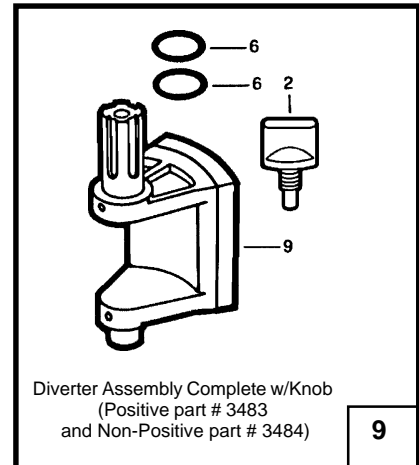

Jandy 3 Port Space Saver Valve Parts List

Dwg.#	Part#	Description
1	1298	Screw #14 x 3/4" Valve Housing
2	3042	Knob, ABS
3	3500	Space Saver Handle
4	3490	Cover, 3 Port
5	6749	O-ring, SSV -143
6	1307	O-ring, -116, Valve Shaft
7	3457	Diverter Seal Ring
	N/A	*Space Saver Valve Housing, 3 Port (not shown)
9	3483	Diverter Assembly Complete w/Knob, Positive Seal
or	3484	Diverter Assembly Complete w/Knob, Non-positive Seal

*NOTE: ORDER COMPLETE VALVE

Jandy 2 Port Space Saver Valve Parts List and Diagram

Dwg.#	Part#	Description
1	1298	Screw #14 x 3/4" Valve Housing
2	3042	Knob, ABS
3	3500	Space Saver Handle
4	3417	Cover, 2 Port
5	6749	O-ring, SSV -143
6	1307	O-ring, -116, Valve Shaft
7	3457	Diverter Seal Ring
8	N/A	*Space Saver Valve Housing, 2 Port
9	3483	Diverter Assembly Complete w/Knob, Positive Seal
or	3484	Diverter Assembly Complete w/Knob, Non-positive Seal

*NOTE: ORDER COMPLETE VALVE

Diverter Assembly Complete w/Knob
(Positive part # 3483
and Non-Positive part # 3484)