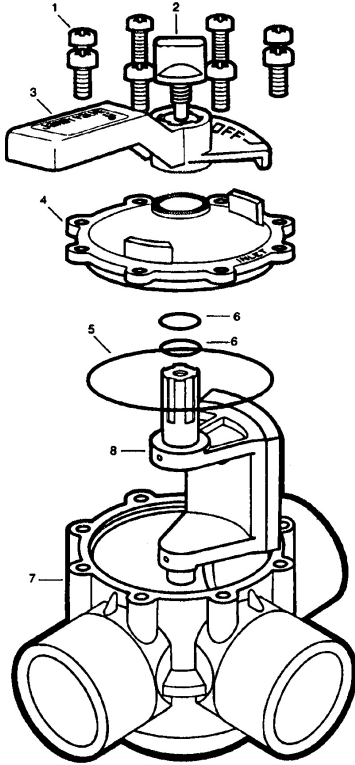

**Jandy NeverLube® 3 Port Valve — Finished Part #s 4715 / 4717**

Dwg.#	Part#	Description
1	1298	Screw #14 x 3/4" Valve Housing
2	4603	Knob, ABS, Black
3	4733	Handle NeverLube, Black
4	4606	Cover, 3 Port, Black
5	1132	O-ring, -151, Valve Cover
6	1307	O-ring, -116, Valve Shaft
7	N/A	*Housing, 1 1/2" - 2", 3 Port, Black
or	N/A	*Housing, 2" - 2 1/2", 3 Port, Black
8	4720	NeverLube Diverter Kit

\*NOTE: ORDER COMPLETE VALVE

LIFETIME  
GUARANTEE  
Jandy  
NeverLube  
Valves

**Jandy NeverLube® 2 Port Valve — Finished Part #s 4724 / 4716**

Dwg.#	Part#	Description
1	1298	Screw #14 x 3/4" Valve Housing
2	4603	Knob, ABS, Black
3	4733	Handle NeverLube, Black
4	4734	Cover, 2 Port, Black
5	1132	O-ring, -151, Valve Cover
6	1307	O-ring, -116, Valve Shaft
7	N/A	*Housing, 1 1/2" - 2", 2 Port, Black
or	N/A	*Housing, 2" - 2 1/2", 2 Port, Black
8	4720	NeverLube Diverter Kit