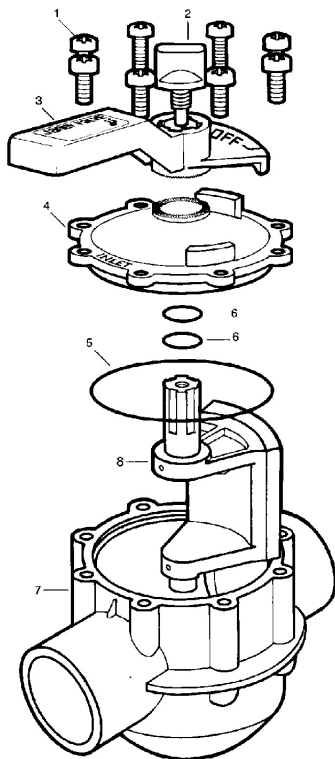

**Jandy NeverLube® 3 Port Valve — Finished Part #s 4715 / 4717**

Dwg.#	Part#	Description
1	1298	Screw #14 x 3/4" Valve Housing
2	4603	Knob, ABS, Black
3	4733	Handle NeverLube, Black
4	4606	Cover, 3 Port, Black
5	1132	O-ring, -151, Valve Cover
6	1307	O-ring, -116, Valve Shaft
7	N/A	*Housing, 1 1/2" - 2", 3 Port, Black
or	N/A	*Housing, 2" - 2 1/2", 3 Port, Black
8	4720	NeverLube Diverter Kit

\*NOTE: ORDER COMPLETE VALVE

LIFETIME  
GUARANTEE  
Jandy  
NeverLube  
Valves

**Jandy NeverLube® 2 Port Valve — Finished Part #s 4724 / 4716**

Dwg.#	Part#	Description
1	1298	Screw #14 x 3/4" Valve Housing
2	4603	Knob, ABS, Black
3	4733	Handle NeverLube, Black
4	4734	Cover, 2 Port, Black
5	1132	O-ring, -151, Valve Cover
6	1307	O-ring, -116, Valve Shaft
7	N/A	*Housing, 1 1/2" - 2", 2 Port, Black
or	N/A	*Housing, 2" - 2 1/2", 2 Port, Black
8	4720	NeverLube Diverter Kit