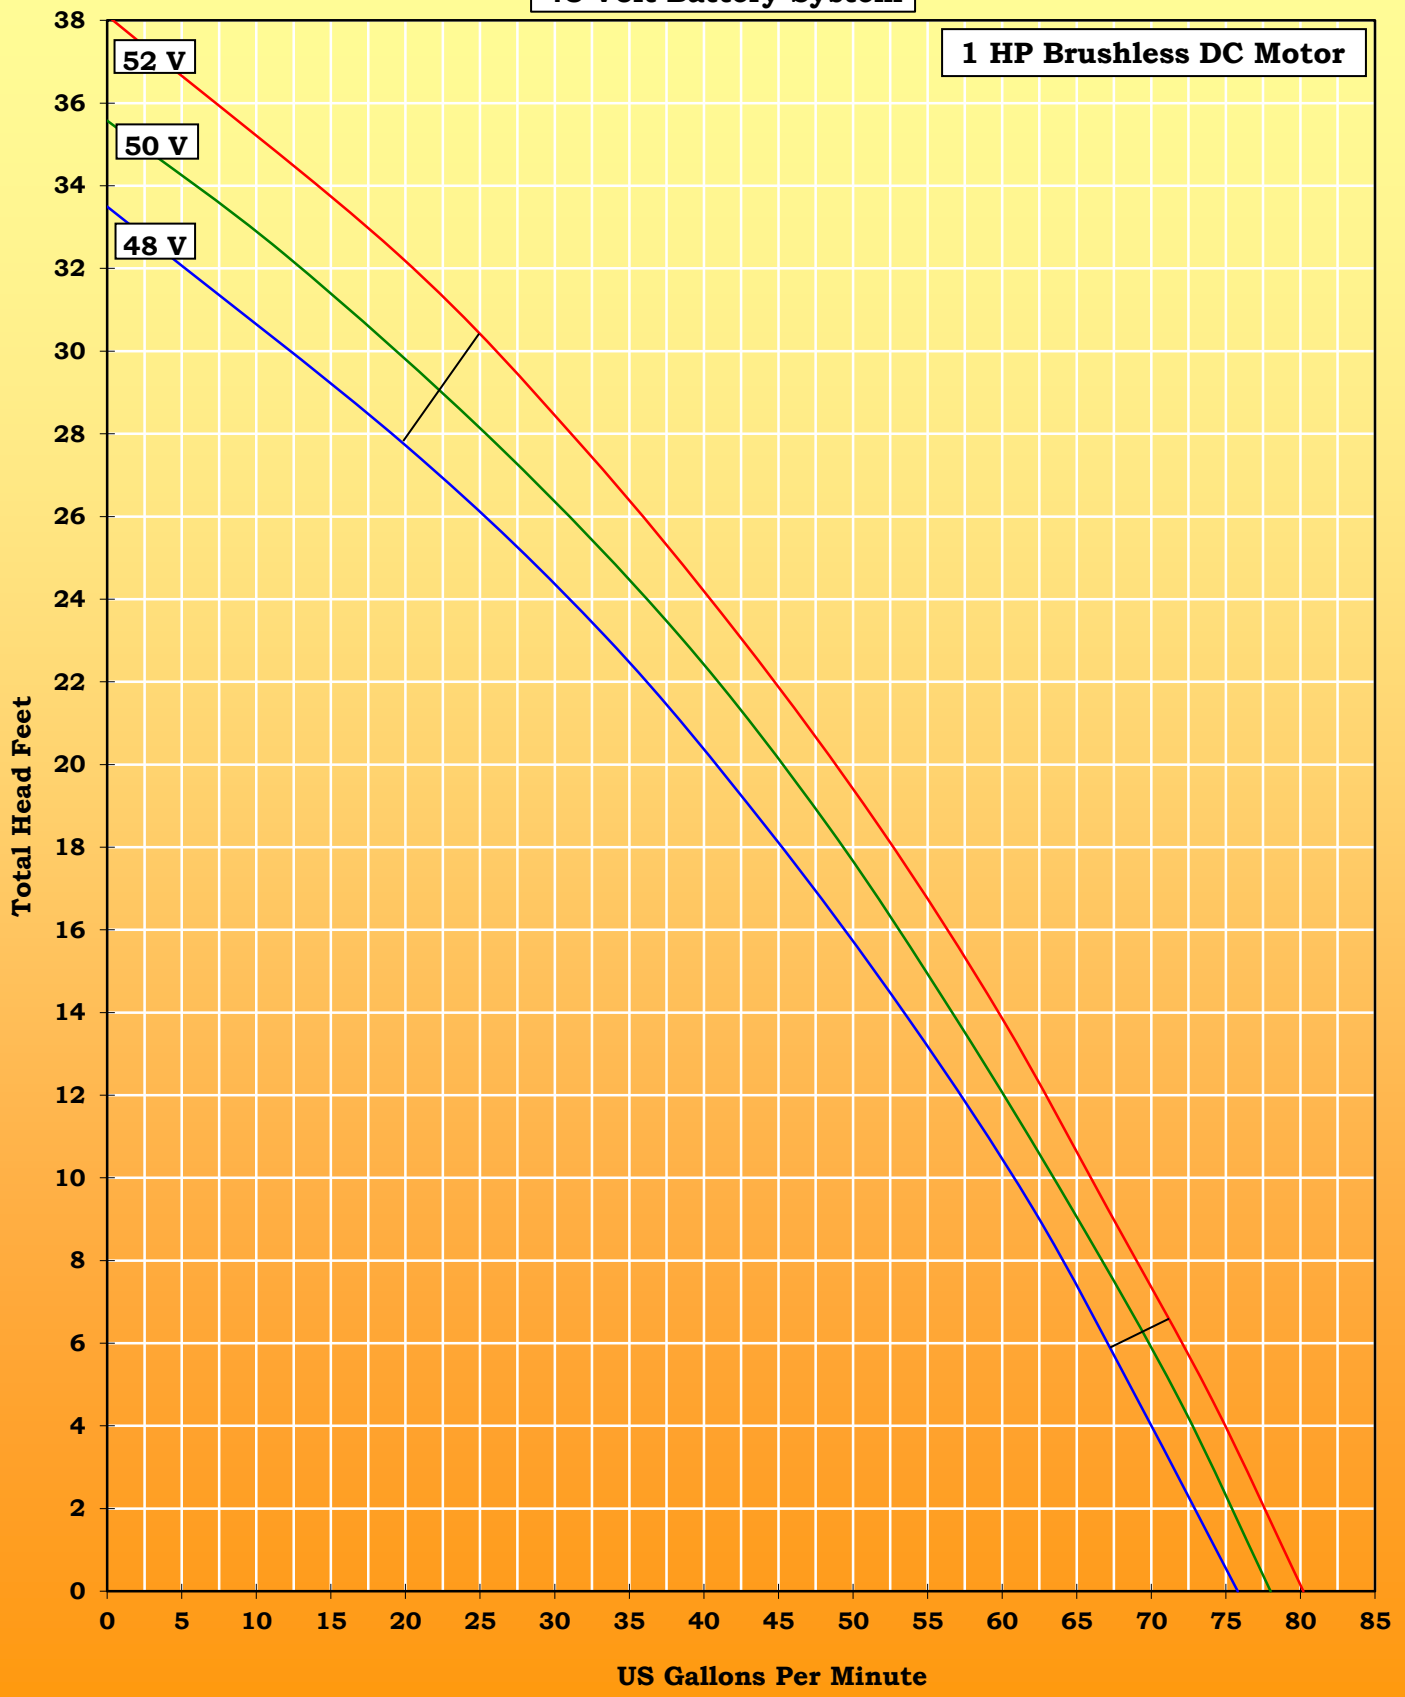

SunPumps Centrifugal Pool Pumps Model SCP 48-18-48Y BC

48 Volt Battery System

1 HP Brushless DC Motor

SunPumps Centrifugal Pool Pumps

Model SCP 48-18-48Y BC

1 HP Brushless DC Motor

PSI	TDH Feet	TDH Meters	Motor Voltage	Motor Amps	U.S. GPM	LPM	Motor Watts	System Efficiency
0	0	0.0	48	6.71	76	287	322	0%
2	5	1.4	48	6.71	69	262	322	19%
4	9	2.8	48	6.97	62	235	335	32%
6	14	4.2	48	7.11	54	203	341	41%
8	18	5.6	48	7.09	44	167	340	45%
10	23	7.0	48	6.85	33	126	329	44%
12	28	8.5	48	6.18	20	76	297	35%
15	33	10.2	48	4.75	0	0	228	0%

PSI	TDH Feet	TDH Meters	Motor Voltage	Motor Amps	U.S. GPM	LPM	Motor Watts	System Efficiency
0	0	0.0	50	7.20	78	295	360	0%
2	5	1.4	50	7.20	72	272	360	17%
4	9	2.8	50	7.47	65	245	374	30%
6	14	4.2	50	7.64	57	215	382	39%
8	18	5.6	50	7.67	48	183	384	44%
10	23	7.0	50	7.57	38	145	379	44%
12	28	8.5	50	7.00	26	99	350	39%
14	32	9.9	50	5.17	12	45	259	28%
15	36	10.8	50	4.94	0	0	247	0%

PSI	TDH Feet	TDH Meters	Motor Voltage	Motor Amps	U.S. GPM	LPM	Motor Watts	System Efficiency
0	0	0.0	52	7.76	80	304	404	0%
2	5	1.4	52	7.76	74	280	404	16%
4	9	2.8	52	8.00	67	254	416	28%
6	14	4.2	52	8.19	60	227	426	37%
8	18	5.6	52	8.21	52	196	427	42%
10	23	7.0	52	7.98	42	160	415	44%
12	28	8.5	52	7.60	32	120	395	42%
14	32	9.9	52	6.57	20	74	342	35%
17	38	11.6	52	5.26	0	0	274	0%