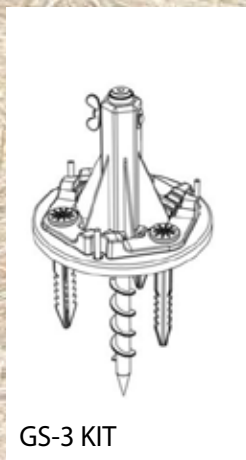

EZ ANCHOR

Revolutionary
solutions
NEW

EZ LAMP POST MOUNTING SYSTEM | GS-3

» **DIY INSTALLATION** » **NO TOOLS NEEDED** » **NO HARDWARE NEEDED**

Makes installing Gamasonic
lamp posts hassle free

Our EZ Anchor, GS-3, is a revolutionary DIY kit that gives consumers the ability to install our solar lamp posts where ever they want.

No need to call, wait or pay for contractors.
And no need to pour concrete in the middle of your yard!

Customers can locate their favorite spot, dig-in the Aussie Auger (included), attach our specially made Adaptor and continue with the lamp post installation.